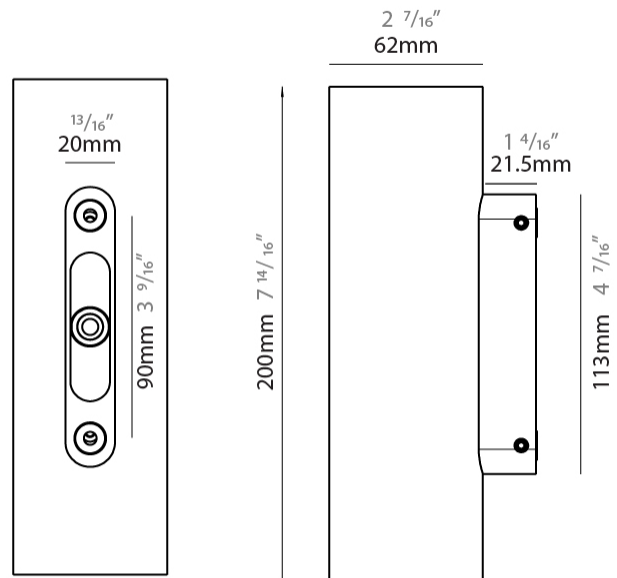

1. To build a product code in our configurator select the specify button on the base model # product page
2. To build a manual product code on this datasheet choose from the options listed below in blue font and add the suffix to the base model #

GENERAL

Series: Tracer
Subseries: Tracer 60
Brand: Unonovesette
Division: Exterior
Mounting Type: Surface
Mounting Location: Wall
Subcategory: Wall Effect

PHYSICAL

Shape: Cylinder
Diameter (mm): 62
Diameter (in): 2 7/16
Height (mm): 200
Depth (mm): 83.5
Height (in): 7 7/8
Depth (in): 3 5/16
Light Distribution: Direct / Indirect
Weight (kg): 1.35
Weight (lbs): 2.98
Diffuser: Extra clear tempered glass 2mm
Fixture Finish: WHI / BLK / ASB
Fixture Material: Brass
Cable Details: 350mm NS20N PCP 2x0.5 mm2

ELECTRICAL

Lamp Type: LED
Input Wattage (W): 12.5
Total Output Wattage (W): 10
Dimming: Non-Dimming / Phase Dimming (120Vac only) / 0-10V Dimming
Driver Included: No
Driver Location: Remote
Driver Type: Constant Voltage - 120 / 277
Driver Class: Class 2
Input Voltage (V): 120 - 277
Output Voltage (V): 24

LED

Color Temperature (°K): 2700 / 3000 / 4000
Max. Delivered Lumen (lm): 1030 (3000K)
CRI: >90 CRI
Lamp Life (hrs): 100000
Upon Request: Dim to Warm

OPTICAL

Optic®: 1010 / 1030 / 1050 / 101045 / 3030 / 3050 / 301045 / 5050 / 501045 / 10451045

RATINGS AND CERTIFICATIONS

Certified By: Certified for North American Standards
IP rating: IP66
IK Rating: IK08